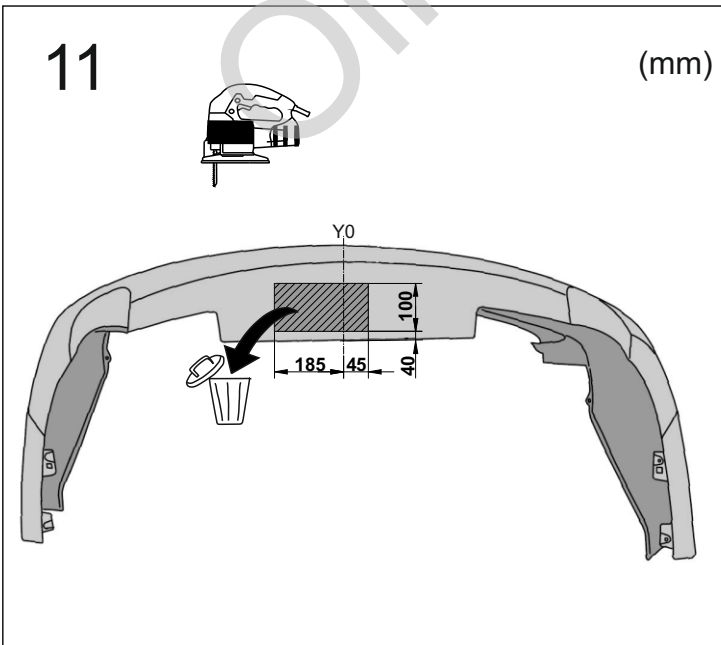

YES NO

YES NO

Typ: M-045
 A50-X
 (E20) 55R-01 3900
 D = 10,1kN
 S = 75 kg

1		x1
2		x1
3		x1
4		x1
5		x1
6		x1
7		x1
8		x1

9		M12x25	(PN/M-82105)	(8.8)	x3
10		M12x30	(PN/M-82105)	(8.8)	x1
11		M12x1,25x35	(PN/M-82105)	(8.8)	x4
12		M12x35	(PN/M-82105)	(8.8)	x4
13		Ø12,2			x12
14		Ø13,0			x12
15		M12 (8)			x4

8.8	
M6 - 10 (Nm)	M12 - 85 (Nm)
M8 - 25 (Nm)	M14 - 135 (Nm)
M10 - 50 (Nm)	M16 - 200 (Nm)

1

2

3

4

5

6

13