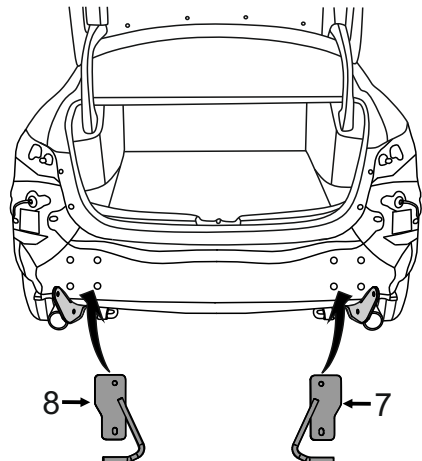

YES NO

YES NO

Typ: M-045
 A50-X
 (E20) 55R-01 3900
 D = 10,1kN
 S = 75 kg

1		x1
2		x1
3		x1
4		x1
5		x1
6		x1
7		x1
8		x1

9		M12x25	(PN/M-82105)	(8.8)	x3
10		M12x30	(PN/M-82105)	(8.8)	x1
11		M12x1,25x35	(PN/M-82105)	(8.8)	x4
12		M12x35	(PN/M-82105)	(8.8)	x4
13		Ø12,2			x12
14		Ø13,0			x12
15		M12 (8)			x4

8.8	
M6 - 10 (Nm)	M12 - 85 (Nm)
M8 - 25 (Nm)	M14 - 135 (Nm)
M10 - 50 (Nm)	M16 - 200 (Nm)

1

2

3

4

5

6

13