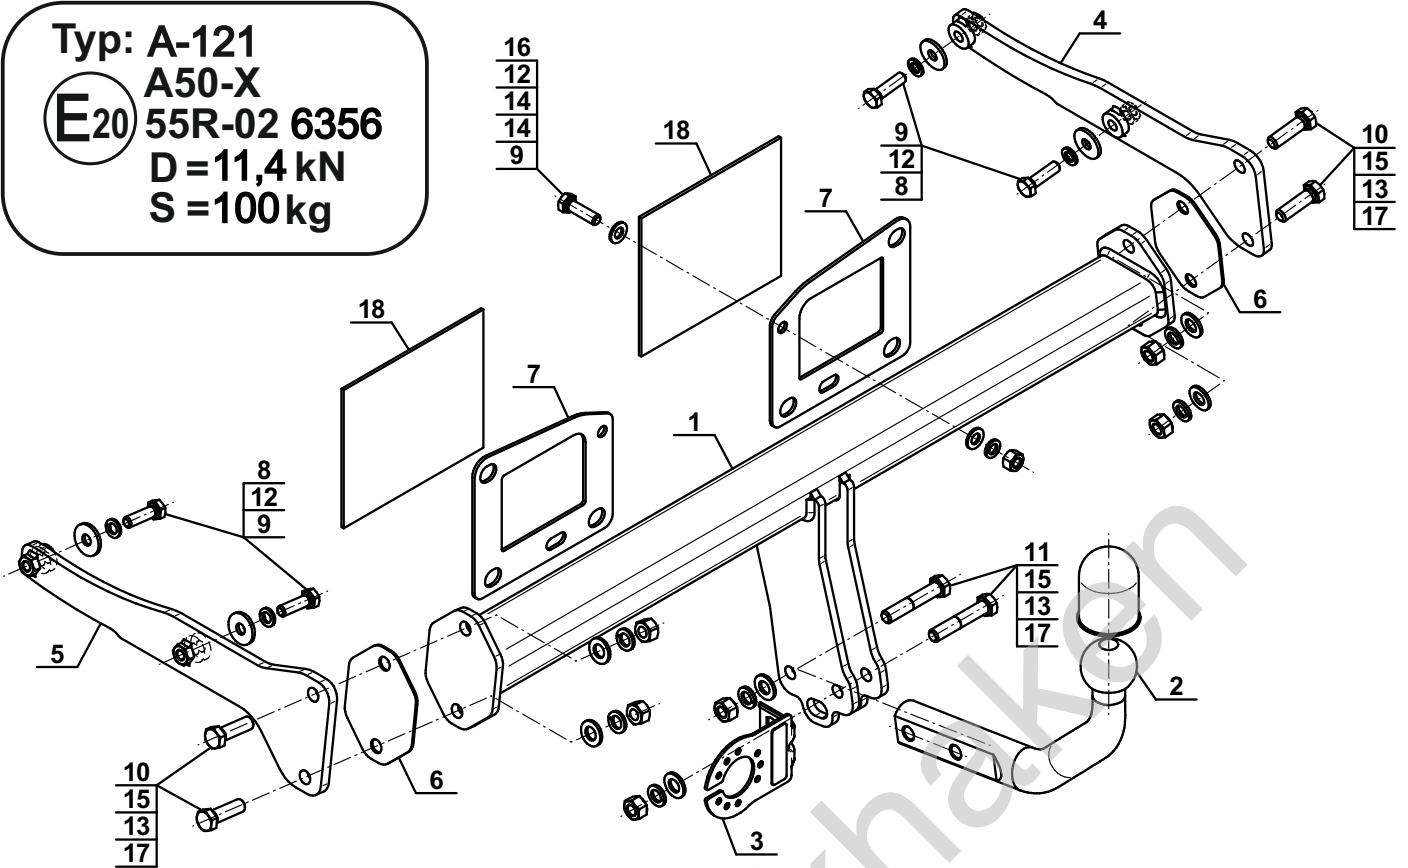

SE **Dragkulan** Monterings- och bruksanvisningar.

YES

NO

YES

NO

Typ: A-121
 A50-X
 E20 55R-02 6356
 D = 11,4 kN
 S = 100kg

1		x1
2		x1
3		x1
4		x1
5		x1
6		x2

7		x2
8	Ø30/Ø10,5x3	x4
9	M10x35 (PN/M-82105) (8.8)	x5
10	M12x40 (PN/M-82105) (8.8)	x4
11	M12x65 (PN/M-82101) (8.8)	x2
12	Ø10,2	x5
13	Ø12,2	x6
14	Ø10,5	x2
15	Ø13,0	x6
16	M10 (8)	x1
17	M12 (8)	x6
18	150x3/175 (CH-021.04)	x2

8.8	
M8 - 25 (Nm)	M14 - 135 (Nm)
M10 - 50 (Nm)	M16 - 200 (Nm)
M12 - 85 (Nm)	

1

2

3

4

5

6

13

14

15

16

17

18

19

Vehicle without opening in bumper

(mm)

20

Vehicle with opening in bumper

(mm)

21

22

23

24

25