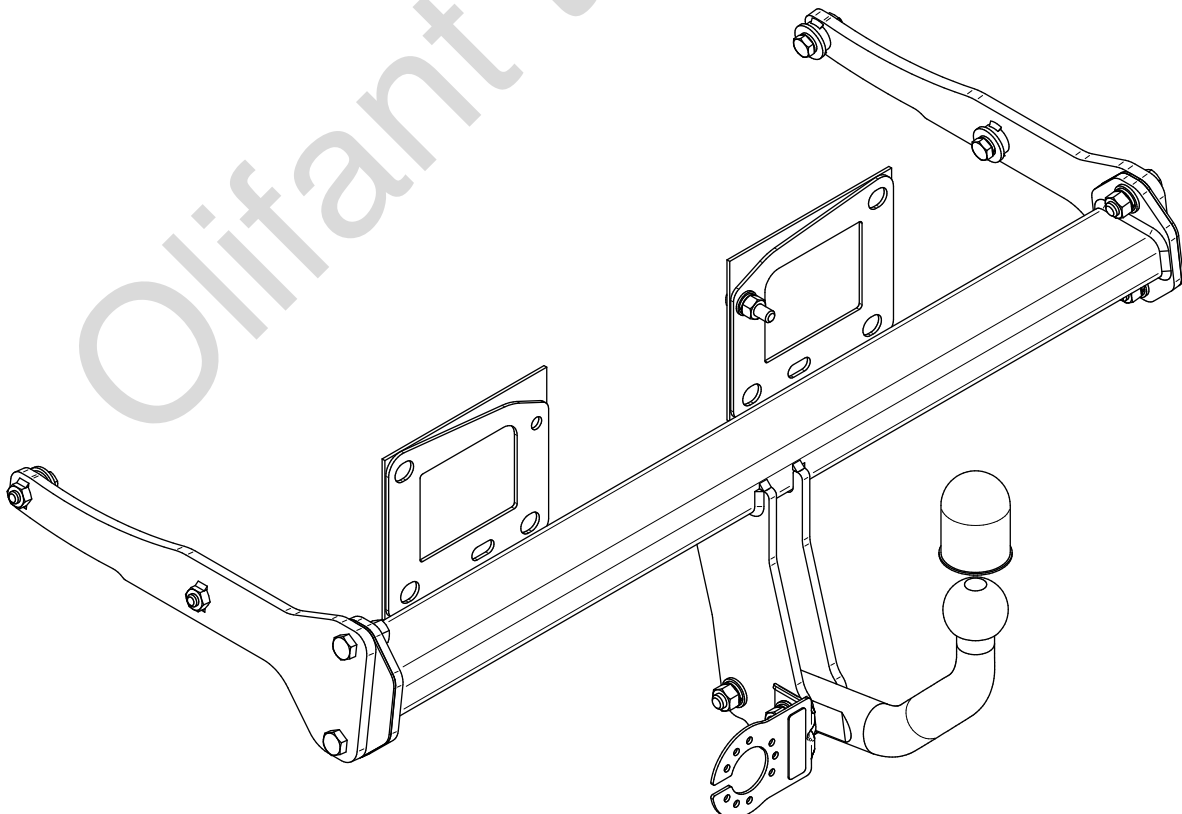

SE **Dragkulan** Monterings- och bruksanvisningar.

YES

NO

YES

NO

Typ: A-121
 A50-X
 E20 55R-02 6356
 D = 11,4 kN
 S = 100kg

1		x1
2		x1
3		x1
4		x1
5		x1
6		x2

7		x2
8	Ø30/Ø10,5x3	x4
9	M10x35 (PN/M-82105) (8.8)	x5
10	M12x40 (PN/M-82105) (8.8)	x4
11	M12x65 (PN/M-82101) (8.8)	x2
12	Ø10,2	x5
13	Ø12,2	x6
14	Ø10,5	x2
15	Ø13,0	x6
16	M10 (8)	x1
17	M12 (8)	x6
18	150x3/175 (CH-021.04)	x2

14

15

16

17

18

19

Vehicle without opening in bumper

(mm)

20

Vehicle with opening in bumper

(mm)

21

22

23

24

25