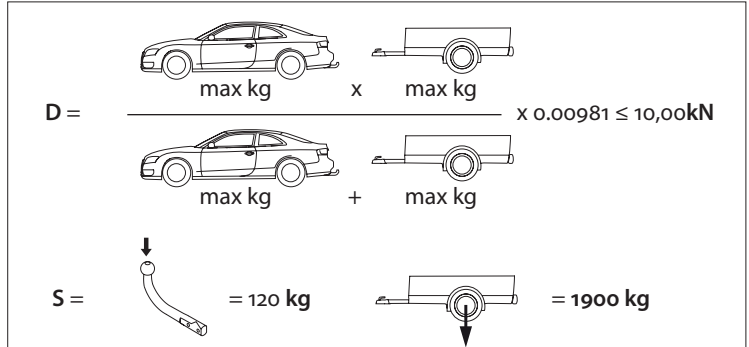

See the Certificate Of Conformity (COC) of your vehicle or contact your dealer to verify the max. trailer weight of your car!

MADE BY 	D 10,00	F	E6
BELGIUM	S 120	EC APPROVAL N° 55R-011523	
REF N° 2365	SERIE N°		
OMSCHRIJVING Renault Kadjar '15- + Facelift '18-