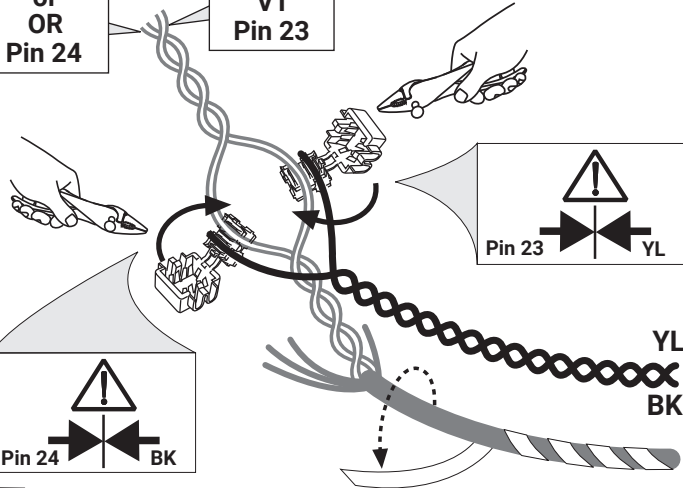

34

Option 2

Captur

35

Option 2

36

Option 2

NOTE!

CAN-Data wire colours may vary from those shown below.

Important! Please note informations in picture 1!

CAN-Data Wire

BR or VT
Beige or OR

Beige or OR
Pin 24

BR or VT
Pin 23

BK 40-pin

37

Option A

Clio IV Grandtour

Clio IV

38

Option B

Clio IV Grandtour

Clio IV

39

Option A

Captur

40

Option B

Captur

41

Option 2

48