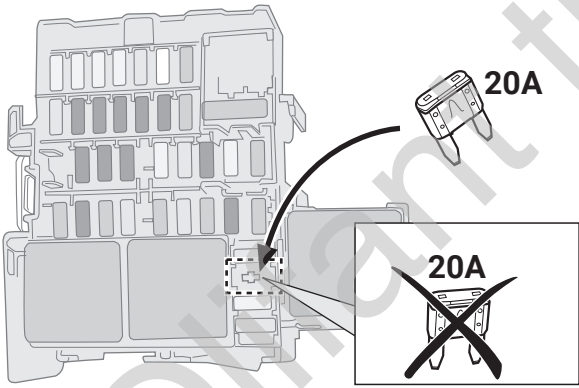

Option A

Clio IV Grandtour

Clio IV