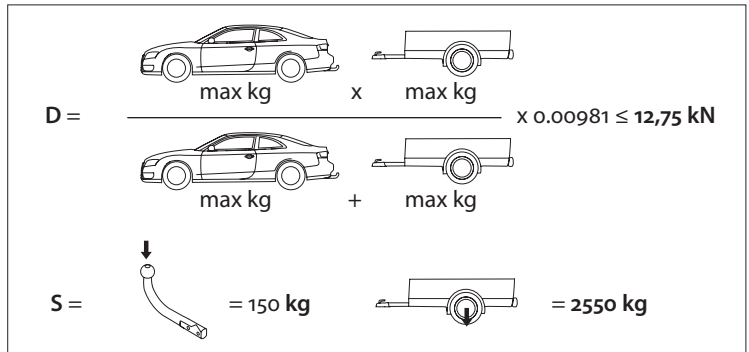

MADE BY	D 12,75	F	E6
		EC APPROVAL N°	
BELGIUM	S 150	55R-011615	
REF N°	SERIE N°		
2473	XXXX		
OMSCHRIJVING			
Landrover Discovery Sport II 02/'20 -			

1		X1	GDW REF. 2473
2		X1	GDW REF. 2
3		X1	GDW REF. 3
4		X1	GDW REF. 4
5		X1	GDW REF. 5
6		X2	GDW REF. 6
7		X8	DIN128A-M14
8		X8	DIN931-M14 X 110
9		X8	DIN9021-M12-ELVZ
10		X12	DIN128A-M12
11		X12	DIN933-M12 X 40 10.9
12		X4	DIN125-A12-14OHV-ELVZ