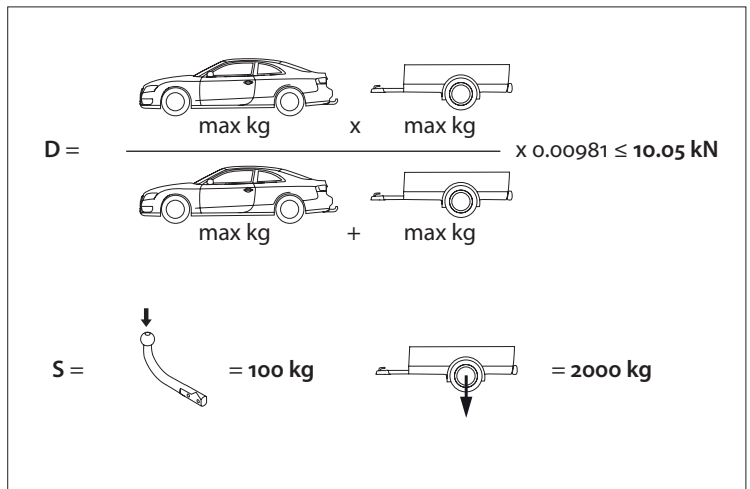

See the Certificate Of Conformity (COC) of your vehicle or contact your dealer to verify the max. trailer weight of your car!

MADE BY	D 10,05	F	E6
		EC APPROVAL N°	
BELGIUM	S 100	55R-011336	
REF N°	SERIE N°		
2177T60			
OMSCHRIJVING			
Audi A3 berline + Sportback 5D + 3D			