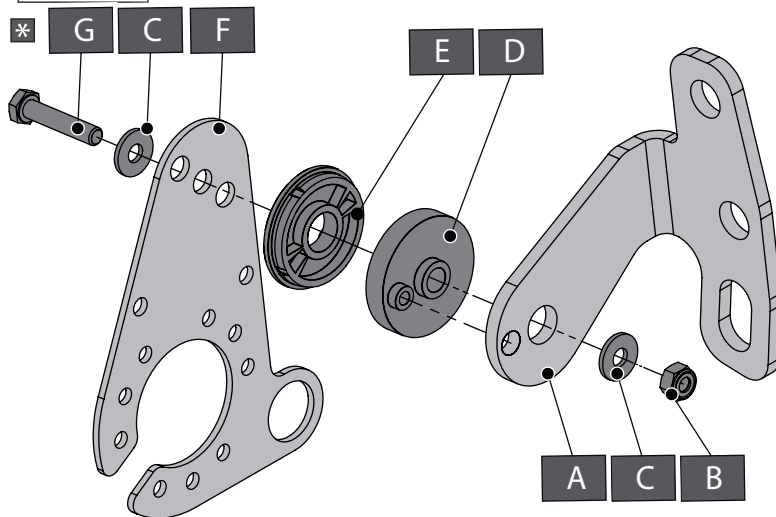

22

AUDI A3 BERLINE

AUDI A3 SPORTBACK 5D + 3D

27

AUDI A3 BERLINE

AUDI A3 SPORTBACK 5D + 3D

A		X1	GDW REF. 4
B		X1	DIN985-M6
C		X2	6,2 X 15,4 X 1,6 (NYLON)
D		X1	GDW REF. 718.16.002
E		X1	GDW REF. 718.16.003
F		X1	GDW REF. 908.094
G		X1	DIN933-M6 X 30

2,0 Nm

28

AUDI A3 BERLINE

AUDI A3 SPORTBACK 5D + 3D

A		X1	912.003
B		X3	DIN931-M12X110
C		X6	DIN125A-M12
D		X3	DIN128A-M12
E		X3	DIN934-M12

93,0 Nm

AUDI A3 BERLINE

AUDI A3 SPORTBACK 5D + 3D